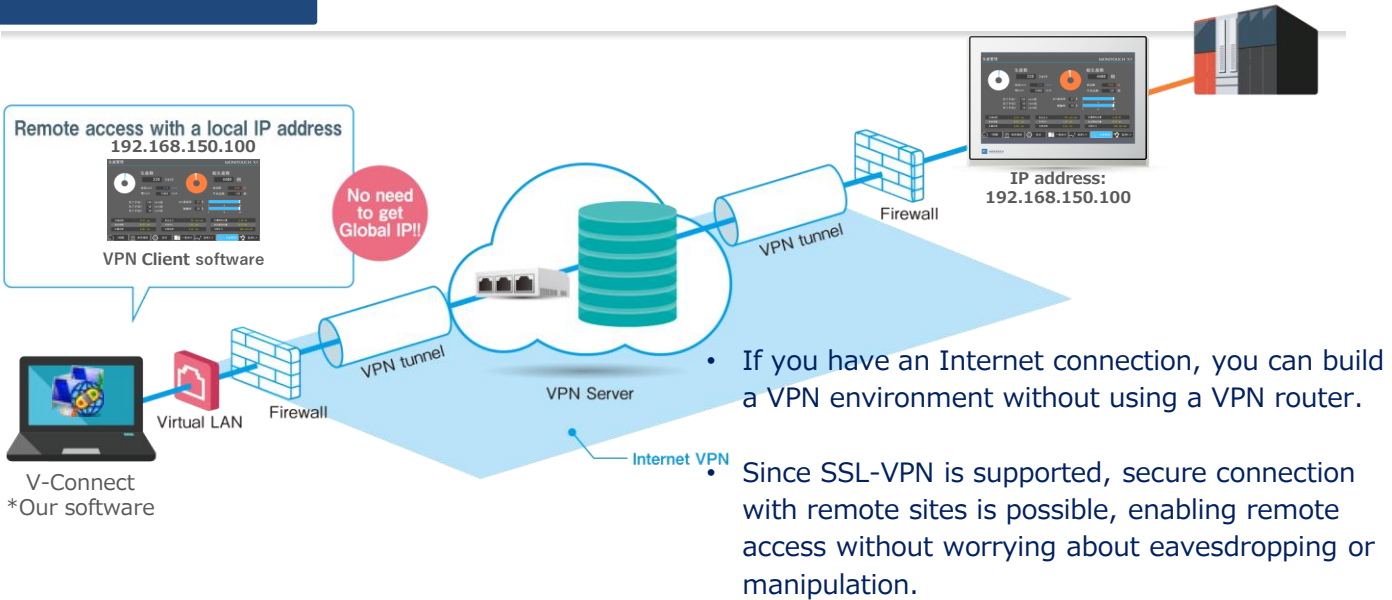

Key selling point 1

Remote access is available through VPN connection!

Key selling point 2

Web server is supported as standard!

- You can quickly view facility information using your familiar web browser.
- Both maintenance and production personnel can connect simultaneously with multiple users.
- Access is possible without any interruption even when operators are performing tasks on-site.

Screen creation has evolved from "leaned" to "intuitive"

Smart configuration software

MONITOUCH

Smart Editor

Our goal is to create a simple editing flow and improved visibility that matches the needs of the times. This enables intuitive operation and stress-free screen creation.